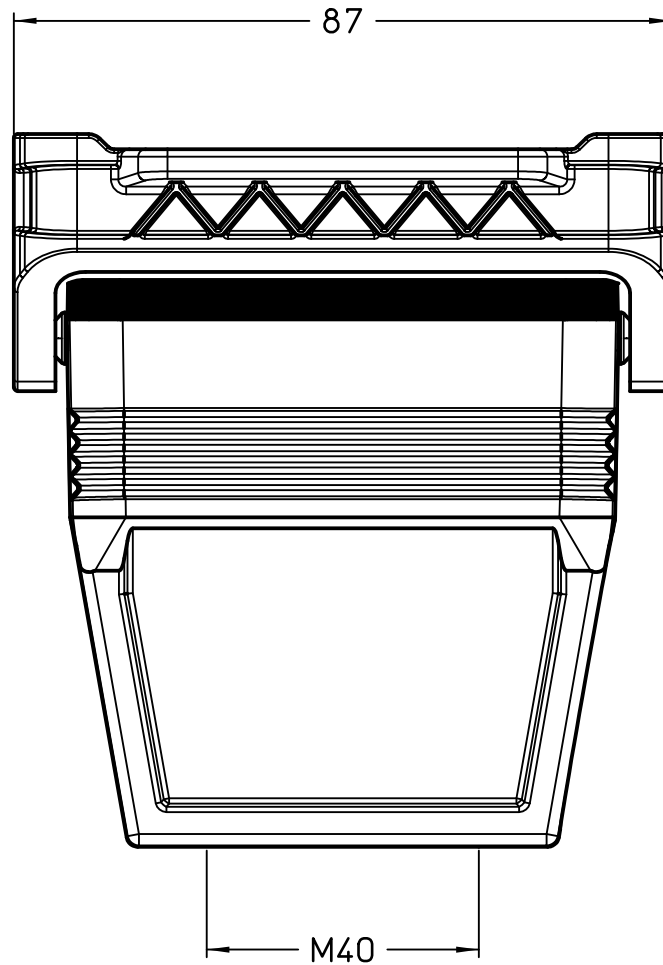

Diritti riservati All rights reserved

1

2

3

Dimensions
in mm

Simplified representation with dimensions without tolerance

Original Size A4

JMPFV 10LG40

Date 14/11/23

hood, size "57.27", 1x M40 top entry,

Sign. G. Renna

with 1 Jei-P lever

Scale
1:1

1

2

3