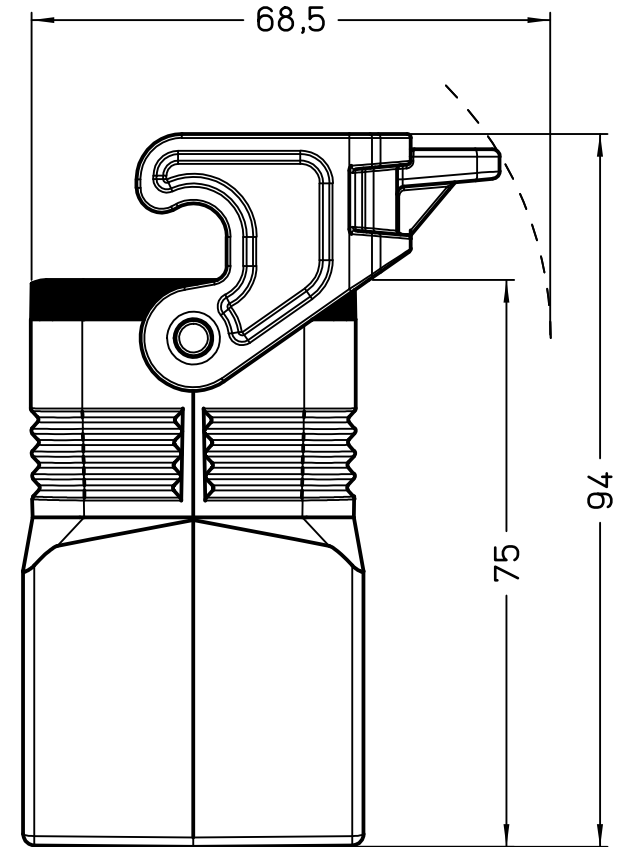

Diritti riservati All rights reserved

1

2

3

Dimensions
in mm

Simplified representation with dimensions without tolerance

Original Size A4

JMPFV 10LG40

Date 14/11/23

hood, size "57.27", 1x M40 top entry,

Sign. G. Renna

with 1 Jei-P lever

Scale
1:1

1

2

3